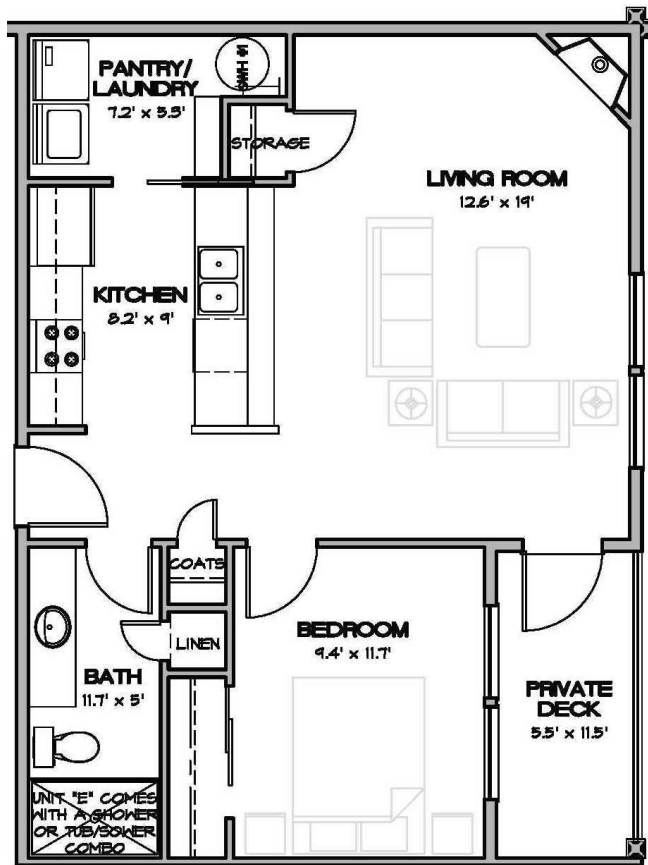

The Residence
AT STORVIK PARK

Unit
105, 205, 305

1 Bedroom
1 Bath
689 SQFT

Unit
106, 206, 306

1 Bedroom
1 Bath
784 SQFT